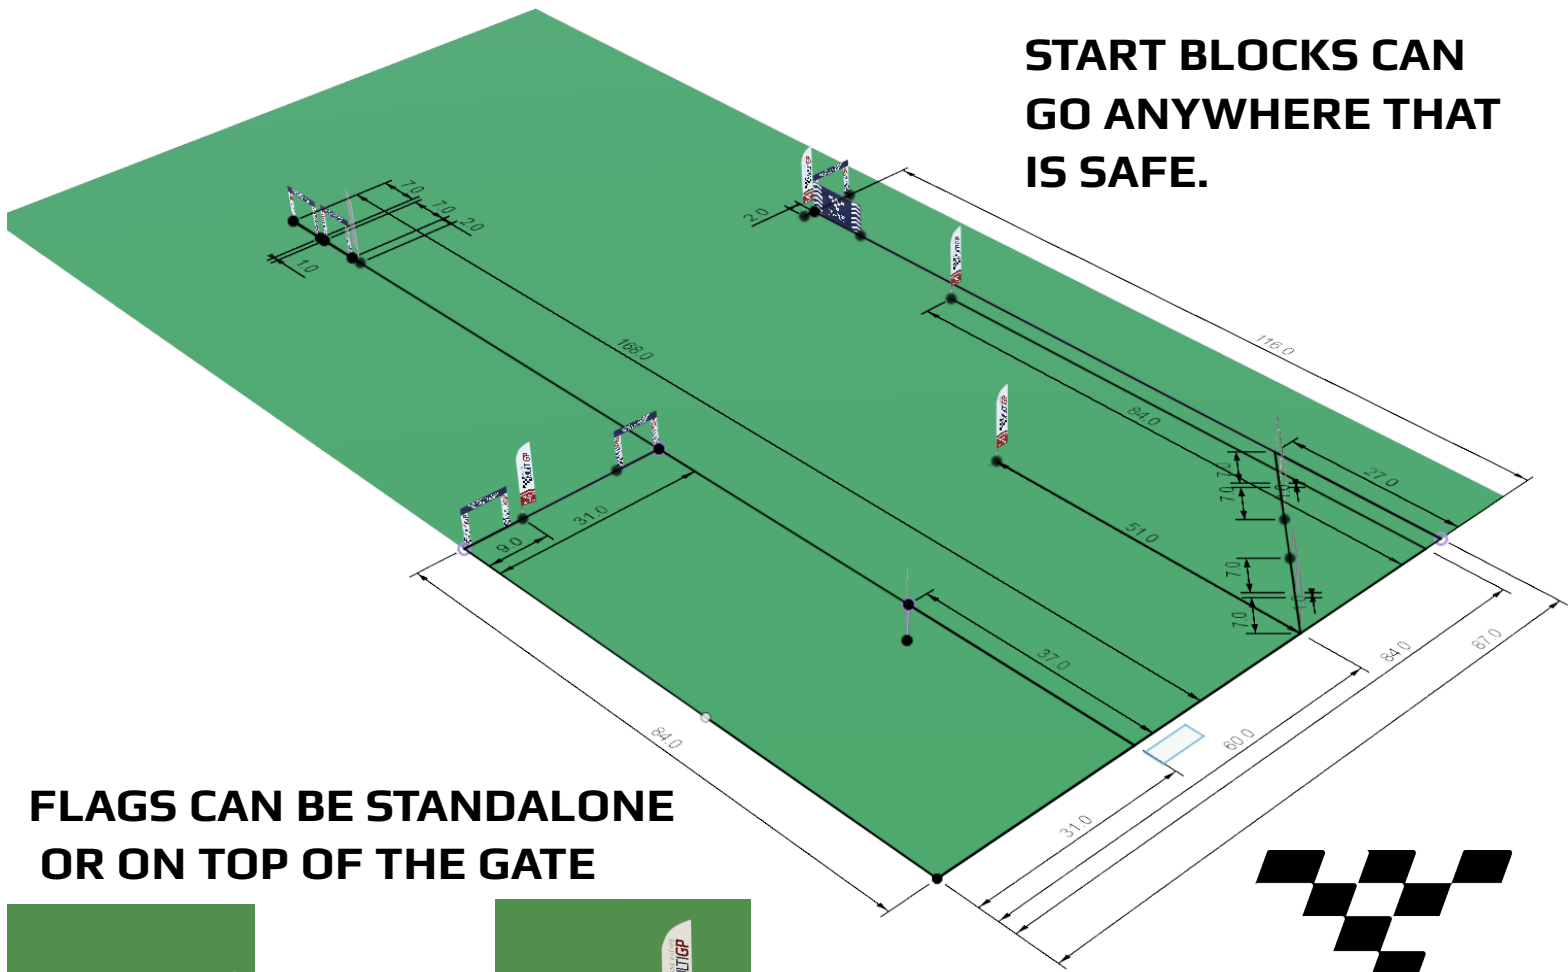

START BLOCKS CAN GO ANYWHERE THAT IS SAFE.

FLAGS CAN BE STANDALONE OR ON TOP OF THE GATE

MULTIGP
DRONE RACING