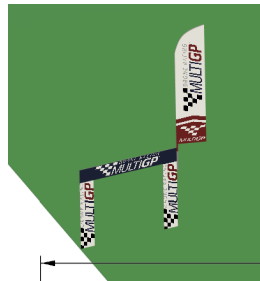

START BLOCKS CAN GO ANYWHERE THAT IS SAFE.

FLAGS CAN BE STANDALONE OR ON TOP OF THE GATE

MULTIGP
DRONE RACING