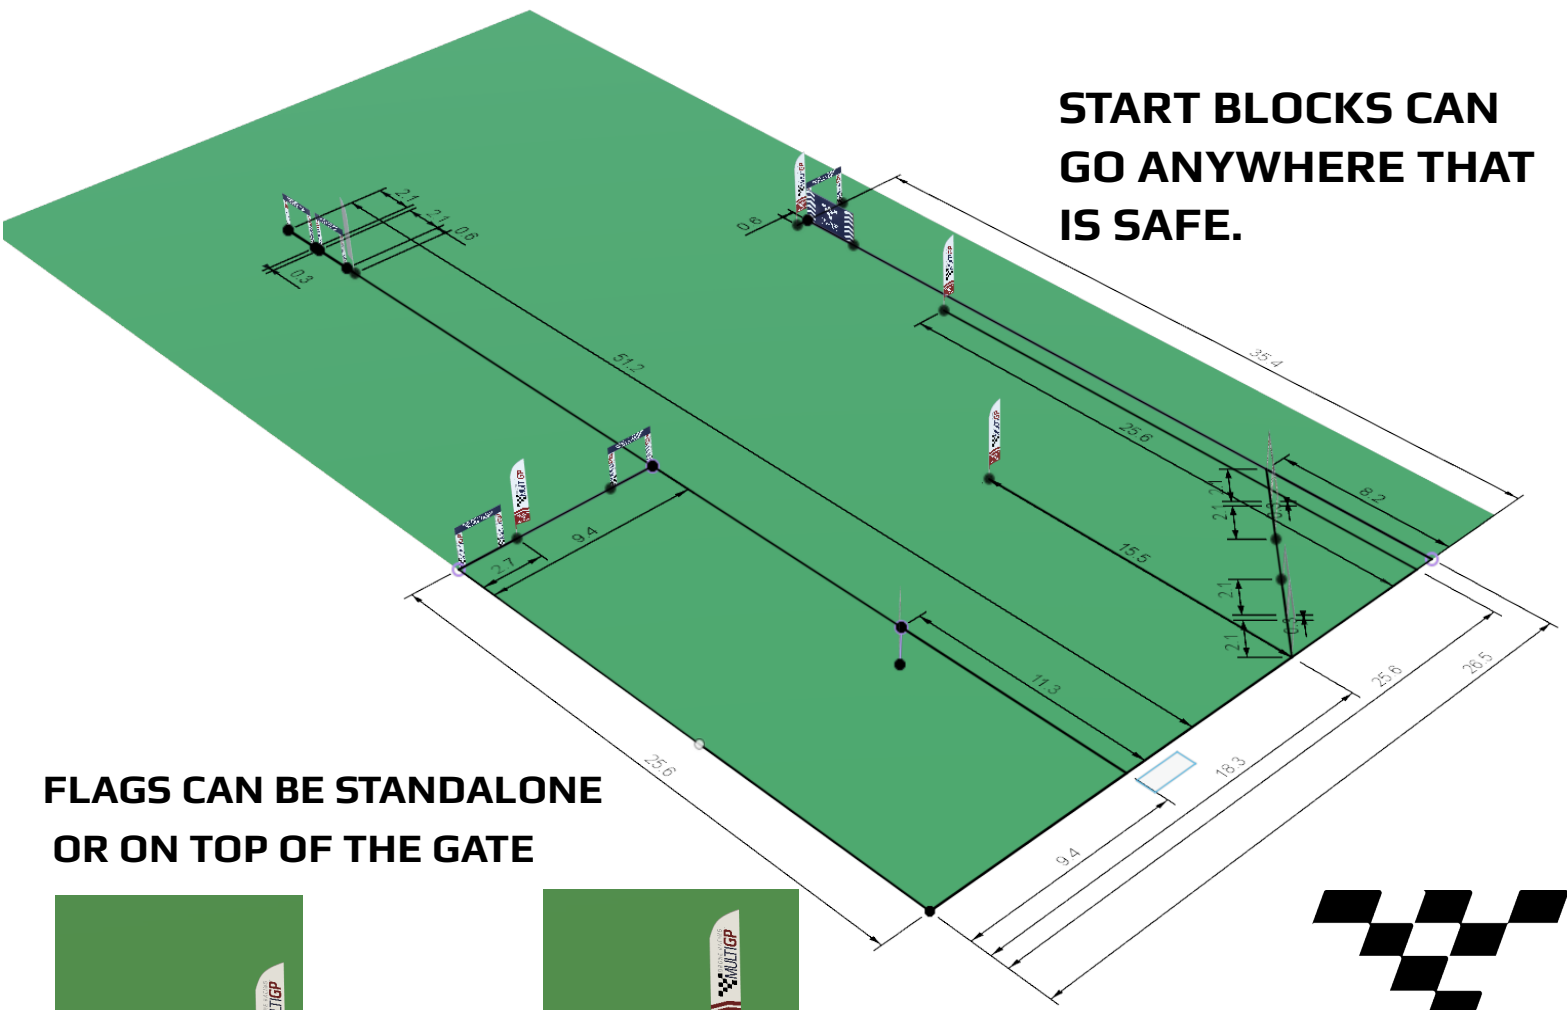

START BLOCKS CAN GO ANYWHERE THAT IS SAFE.

FLAGS CAN BE STANDALONE OR ON TOP OF THE GATE

MULTIGP
DRONE RACING